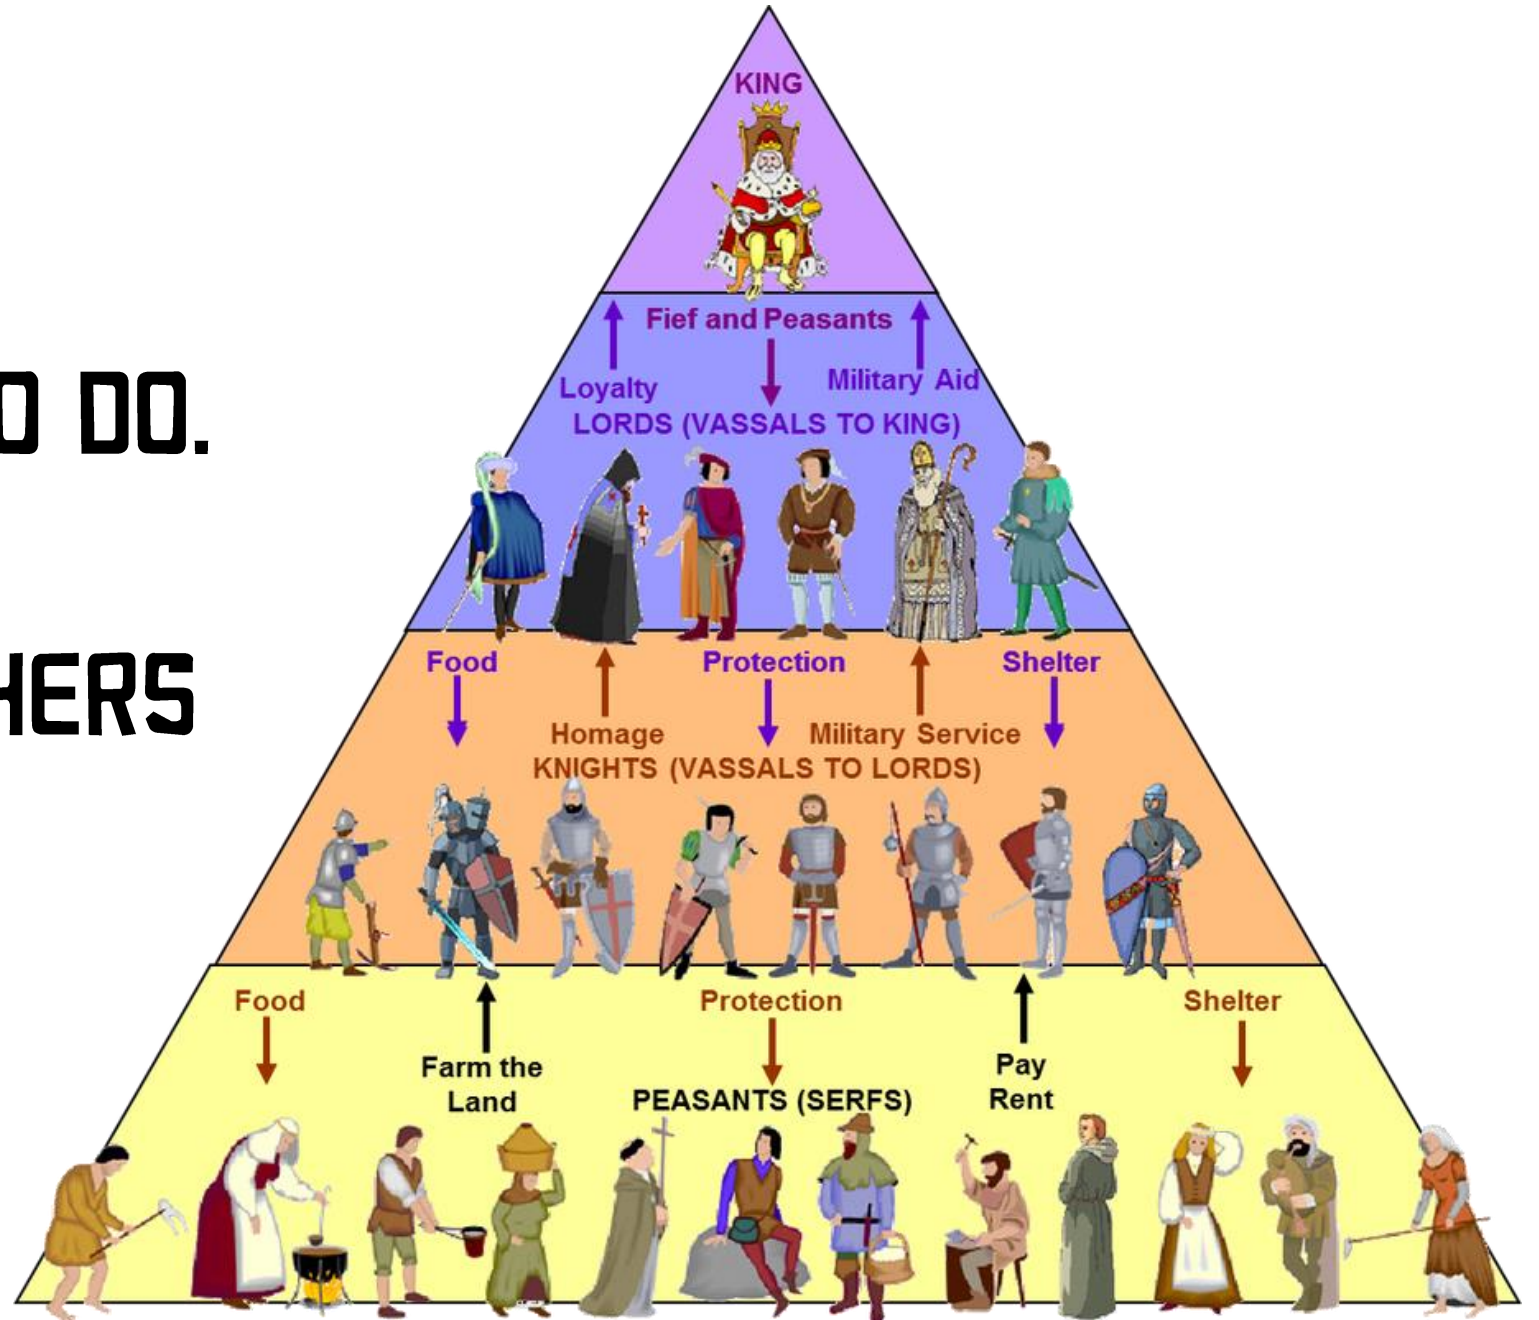

KINGDOM

MATTHEW 20: 20 - 28

COVENANT

CREATION

FALL

REDEMPTION

RESTORATION

KINGDOM

**THE PLACE WHERE
THE KING IS IN
CHARGE**

**PUT RIGHT BECOMES
BEING PROVED RIGHT
BECOMES MIGHT IS
RIGHT**

GOD IS MUCH BETTER THAN PEOPLE!

FEUDAL?

TELL ME WHAT TO DO.

LET ME TELL OTHERS WHAT TO DO.

NOT SO

WITH YOU!

KINGDOM

BROTHERS AND SISTERS

HAVE A GO HEROES

SERVANTS AND STORYTELLERS

THE KINGDOM IS ADVANCING

THE KINGDOM IS OPPOSED

THE FRONT LINE IS YOU

Blessed are you, Creator of all things...
...Let us serve you in love and in peace.